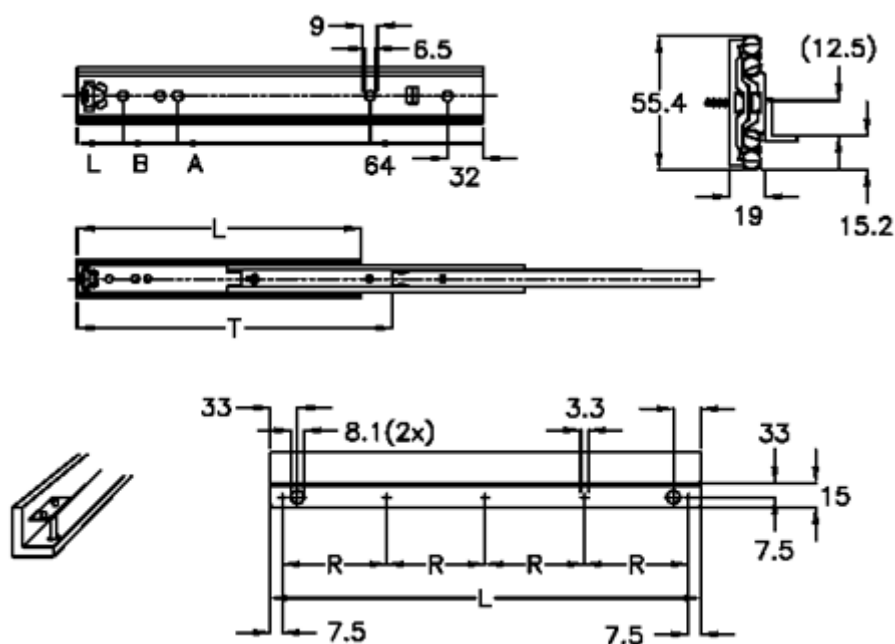

Article number: 11112F70

Description: Thomas Regout Telescopic Slide 112F70 ULF HD B, 3-piece. (replaced with 11112S08)
Length 700 mm / load cap. 129 kg / extension 750 mm

Measures

A	= 416
B	= 448
L	= 700
Load capacity side mounted	= 89
R	= 175
T	= 750